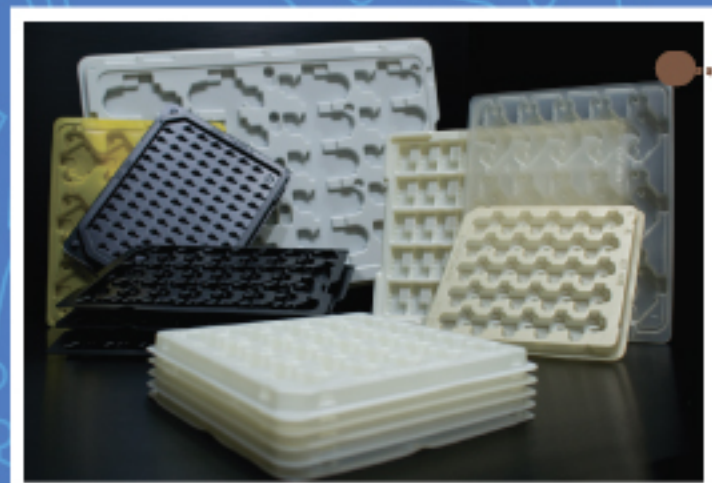

A TWINKLING PACKAGING ENABLE CATCHING THE EYES OF CONSUMERS

Clam Shell

折邊系列

一體成型設計，可輕鬆組裝、吊掛、陳列

All in one designed have been making the assembling hanging and displaying much easier.

Tray

工作盤系列

使工作流程簡便化、易取、可堆疊，有抗靜電及導電材質可供選擇

Making the simplicity of the work process, take easily, might make into a pile, using anti-static and conductive materials.

Custom Made

客製化系列

依客戶之產品設計出美觀易包裝、安全保護、低成本之三大功效

According to the customers products, make a great design of fancy easy packaging, safety protecting and low cost etc.